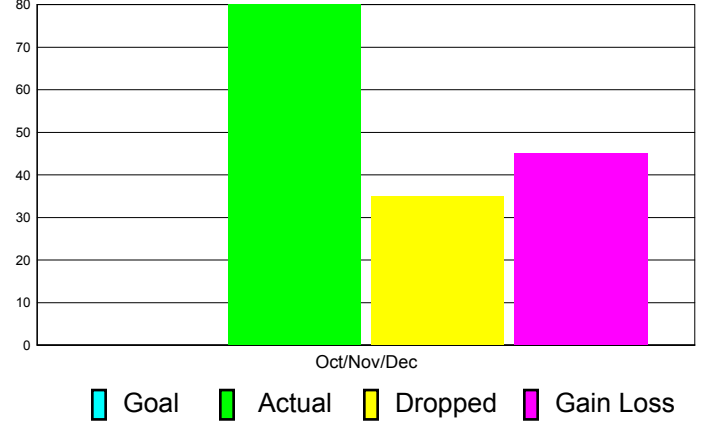

### YTD Status Quo Clubs 2010-2011

Status Quo Clubs Compared to Status Quo Members

## MEMBERSHIP

Membership Results  
2011-2012

Membership  
2010-2011

Month	Net Memb Goal	Actual New Memb	Actual Dropped Memb	Gain/Loss of Memb	Gain/ Loss of Memb
Oct/Nov/Dec	0	80	35	45	6
<b>Totals</b>	<b>0</b>	<b>80</b>	<b>35</b>	<b>45</b>	<b>6</b>

### Membership Results 2011-2012

Goal, New, Dropped, Gain/Loss